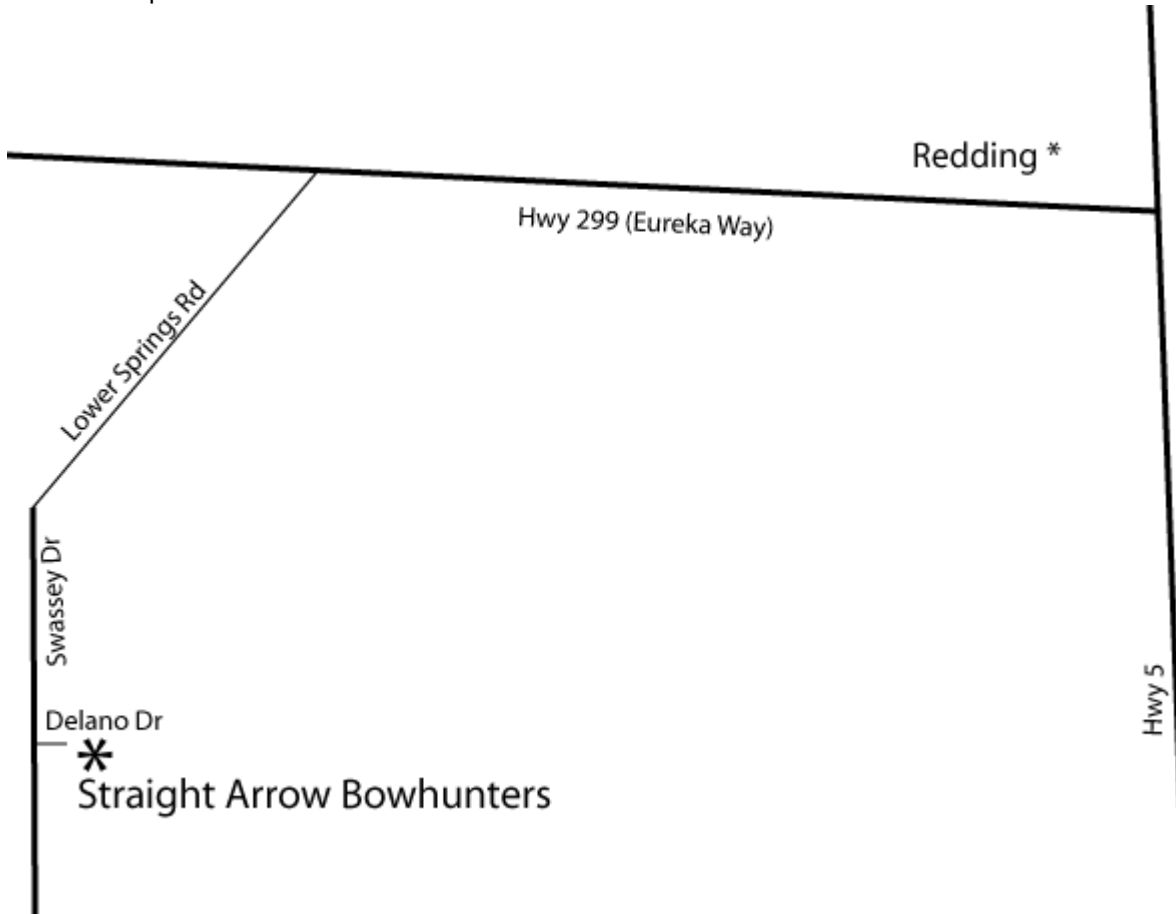

Straight Arrow Bowhunters

Redding, CA

PO Box 493371

Redding, CA 96049

530-247-0710

stevebow@c-zone.net

<http://www.straightarrowbowhunters.com/>

From Hwy I-5, take Hwy 299 (Eureka Way) west thru town (5.1 mi) to Lower Springs Rd, then turn left and go (2.1 mi) to Swassey Drive, then turn left and go (1.1 mi) to Delano Dr at range. Turn left and you are there!

NOTE: Map not to scale