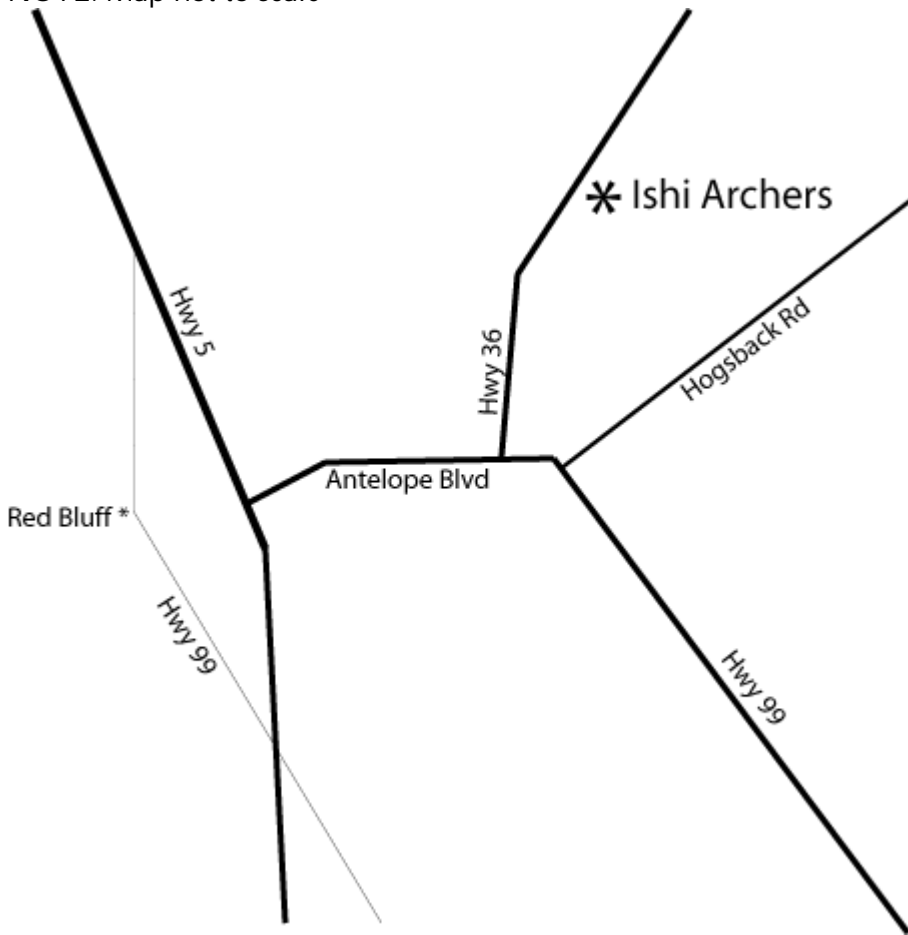

Ishi Archers  
Red Bluff, Ca.  
859 Washington Street, PMB 184  
Red Bluff, Ca. 96080  
530-529-4108  
[www.ishiarcheryclub.org](http://www.ishiarcheryclub.org)

Take Exit 36E/99E in Red Bluff.  
Range is located 2 1/2 miles north of the intersection of  
HWY 36 E and HWY 99 E. Take 36 E toward Lassen Park and Susanville.  
NOTE: Map not to scale

Range is located off Merchants Bar Rd.

Directions to the Paradise Bowhunters Archery Range

From Sacramento:

- Take I5/ Hwy 99 north toward Woodland.
- merge ont Hwy 70 north toward Yuba City/Marysville.
- Turn RIGHT onto CA-20 / CA-70 / 9TH ST.
- Turn LEFT onto CA-20 / CA-70 / B ST. Continue to follow CA-70 N.
- Turn left onto Hwy 191/Clark Road . Continue on Clark Road to Paradise.
- Continue on Clark Road through Paradise.
- Turn right on to Skyway.
- Turn right at the traffic light onto Coutolenc Road.
- continue for 2 miles.
- Turn right onto dirt road at Archery Range sign and bear right.
- Drive .7 mile to archery range.

530-247-0710

stevebow@c-zone.net

<http://www.straightarrowbowhunters.com/>

From Hwy I-5, take Hwy 299 (Eureka Way) west thru town (5.1 mi) to Lower Springs Rd, then turn left and go (2.1 mi) to Swassey Drive, then turn left and go (1.1 mi) to Delano Dr at range. Turn left and you are there!

NOTE: Map not to scale