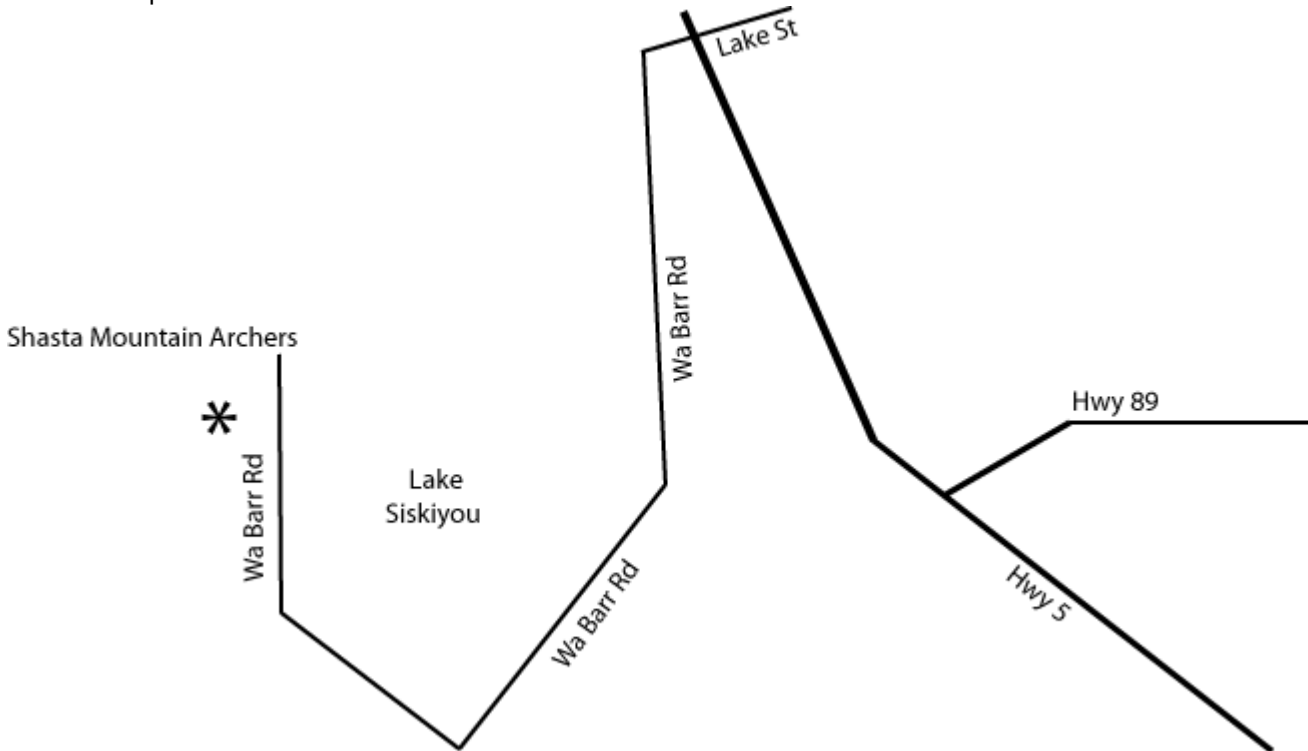

From Orland:

- Drive east on CA-32/E. Walker Street to Chico.
- Turn left onto W. East Avevue, contune for 2 miles to HW-99 ramp.
- Turn right onto HW-99 south, drive 3.9 miles to Park Avenue ramp towards Paradise.
- Take the Paradise/Skyway ramp.
- Drive 12 miles east on Skyway to Paradise.
- Stay on Skyway through Paradise to Coutelenc Road.
- Turn right at the traffic light onto Coutolenc Road.
- continue for 2 miles.
- Turn right onto dirt road at Archery Range sign and bear right.
- Drive .7 mile to archery range.

NOTE: Map not to scale

Paradise Bowhunters (Continued)

PO Box 1185  
Paradise, Ca. 95969-1185

Shasta Mountain Archers

Mt. Shasta, Ca.

PO Box 470

Mt Shasta, Ca. 96067

530-235-2017

E-Mail: [mbrownell@snowcrest.net](mailto:mbrownell@snowcrest.net)

Range is located off Hwy I-5 on the west side of Lake Siskiyou

NOTE: Map not to scale

Straight Arrow Bowhunters

Redding, CA

PO Box 493371

Redding, CA 96049

NOTE: Map not to scale