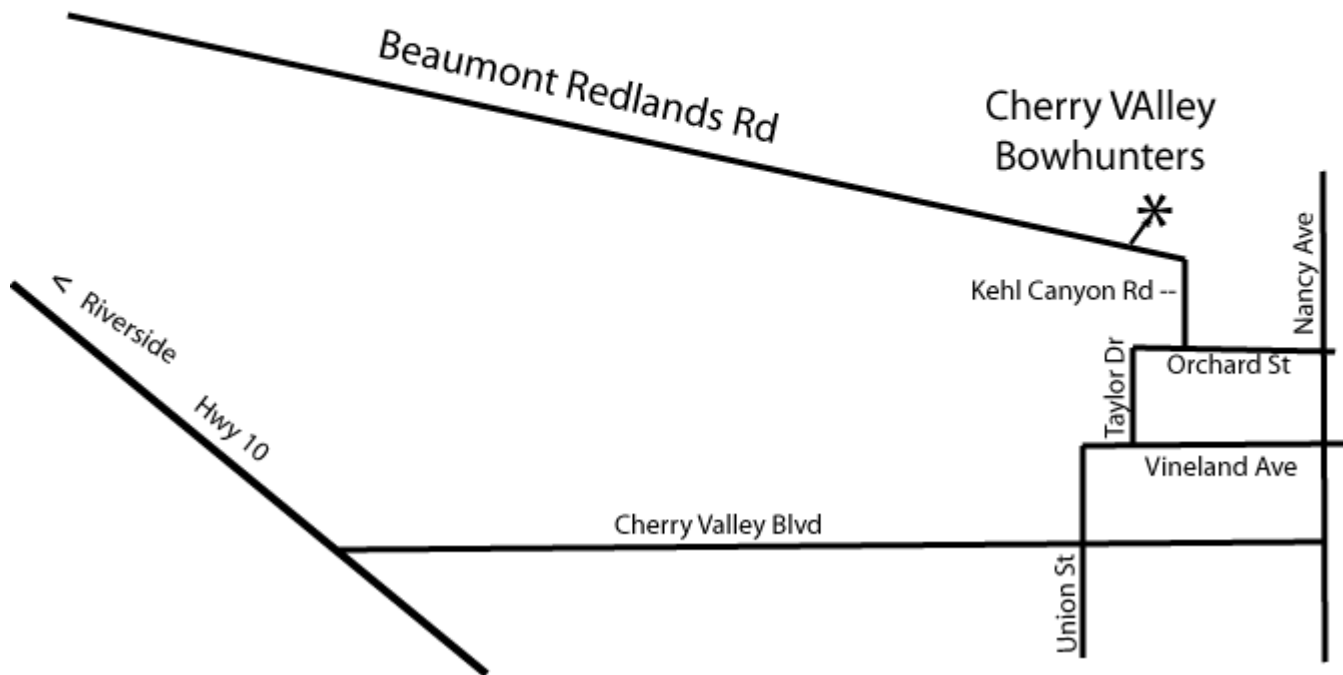

Cherry Valley Bowhunters
38061 Kehl Canyon Road
Cherry Valley, CA 92223
951-845-2754

www.cherryvalleybowhunters.wikispaces.com

Exit Hwy 10 on Cherry Valley Blvd East for 2.0 miles
Turn Left (North) onto Union St for 0.2 miles
Bear Right (East) onto Vineland St for 0.1 miles
Turn North onto Taylor Dr for 0.2
Bear Right (East) onto Orchard Ave [Orchard St] for 0.1 miles
Turn Left (North) onto Kehl Canyon Rd for .06 miles
Arrive at 38061 Kehl Canyon Road "Cherry Valley Bowhunters"

NOTE: Map not to scale