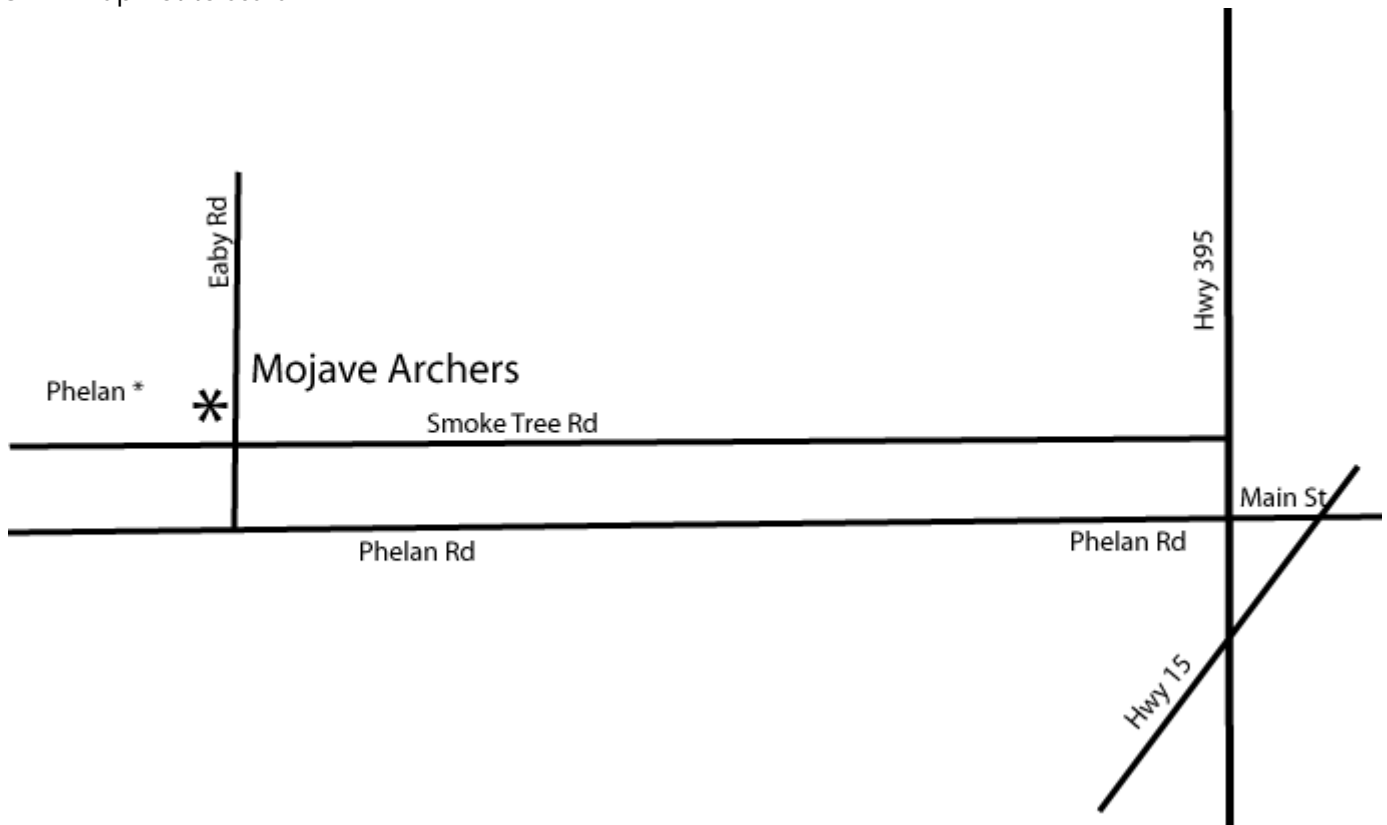

From I-15 North,
exit Hwy 395 North (1 mile), turn West on Phelan Rd. (8 miles), North on Eaby Rd.

(dirt road 1 mile) Pass Smoke Tree Rd. Watch for entrance gate on left.

NOTE: Map not to scale

Riverside Archers

Mailing address

3175 Racine Drive

Riverside, Ca. 92503

E-mail address: GENO@ca.rr.com

Web site www.riversidearchers.com

From the City of Corona go East to the 15 Freeway, then South to the Cajalco Road exit turn Left, go approximately 2 miles to range on the left side of road.

NOTE: Map not to scale