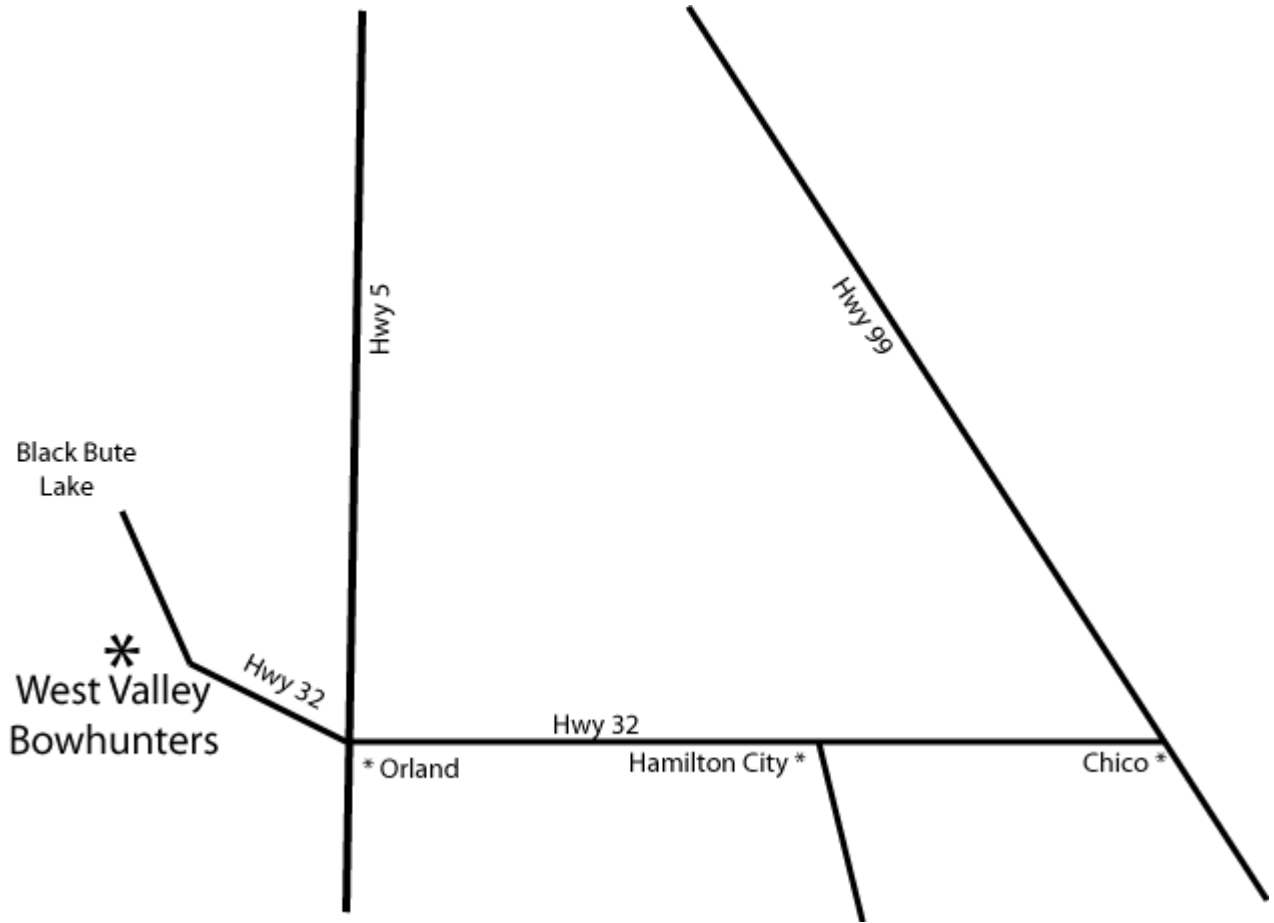

Range is located off Hwy 20 - take Gold Flat Rd. to Gracie Rd. to Banner Mtn. Trail  
to the range.

NOTE: Map not to scale

West Valley Bowhunters  
Orland, Ca.  
PO Box 948  
Orland, Ca. 95963-0948  
916-865-4264

Range is located near Black Butte Lake.  
From Hwy I-5 or Hwy 99 near Orland, take Hwy 32 West to the range.

NOTE: Map not to scale

Yolo Bowmen  
30475 Co. Rd. 104  
Dixon, Ca. 95620-9511  
916- 717-0671

E-mail: [president@yolobowmen.com](mailto:president@yolobowmen.com)

Range is located off Hwy 80 on Mace Blvd. Take Mace Blvd South for 4 miles.  
Range is on left , opposite Tremont Rd.

NOTE: Map not to scale