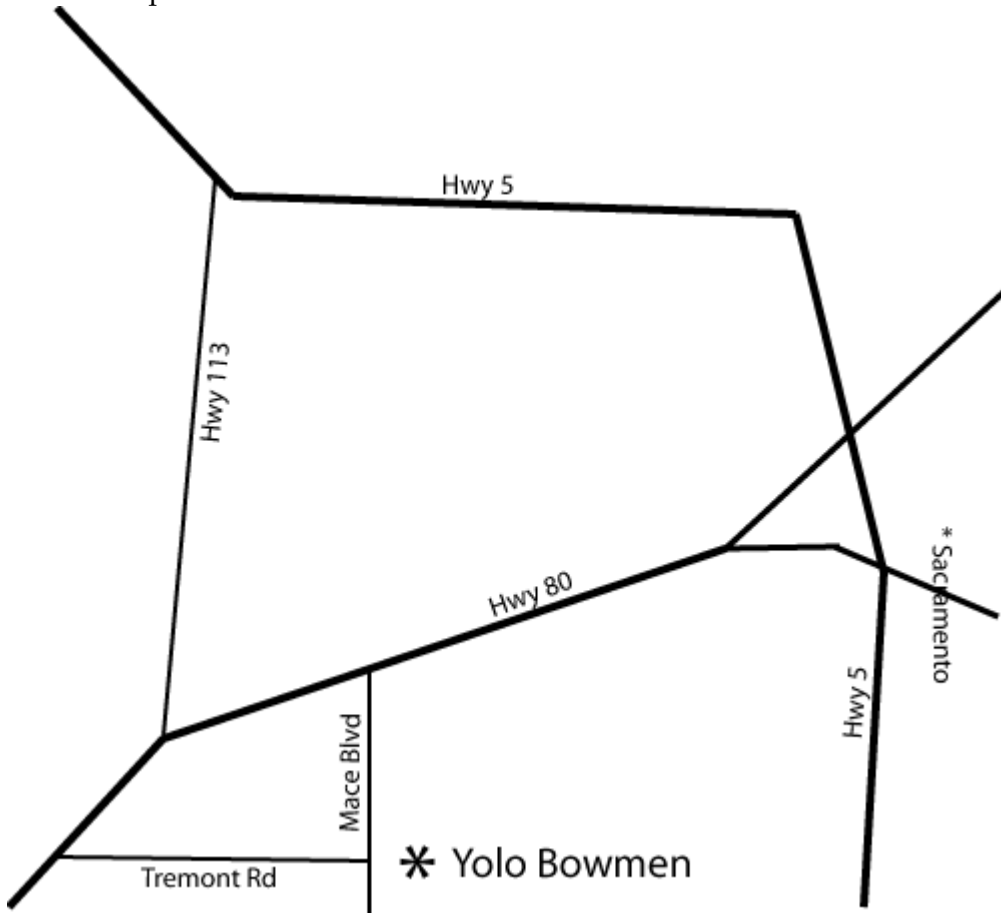

Range is located near Black Butte Lake.  
From Hwy I-5 or Hwy 99 near Orland, take Hwy 32 West to the range.

NOTE: Map not to scale

Yolo Bowmen  
30475 Co. Rd. 104  
Dixon, Ca. 95620-9511  
916- 717-0671

E-mail: [president@yolobowmen.com](mailto:president@yolobowmen.com)

Range is located off Hwy 80 on Mace Blvd. Take Mace Blvd South for 4 miles.  
Range is on left , opposite Tremont Rd.

NOTE: Map not to scale