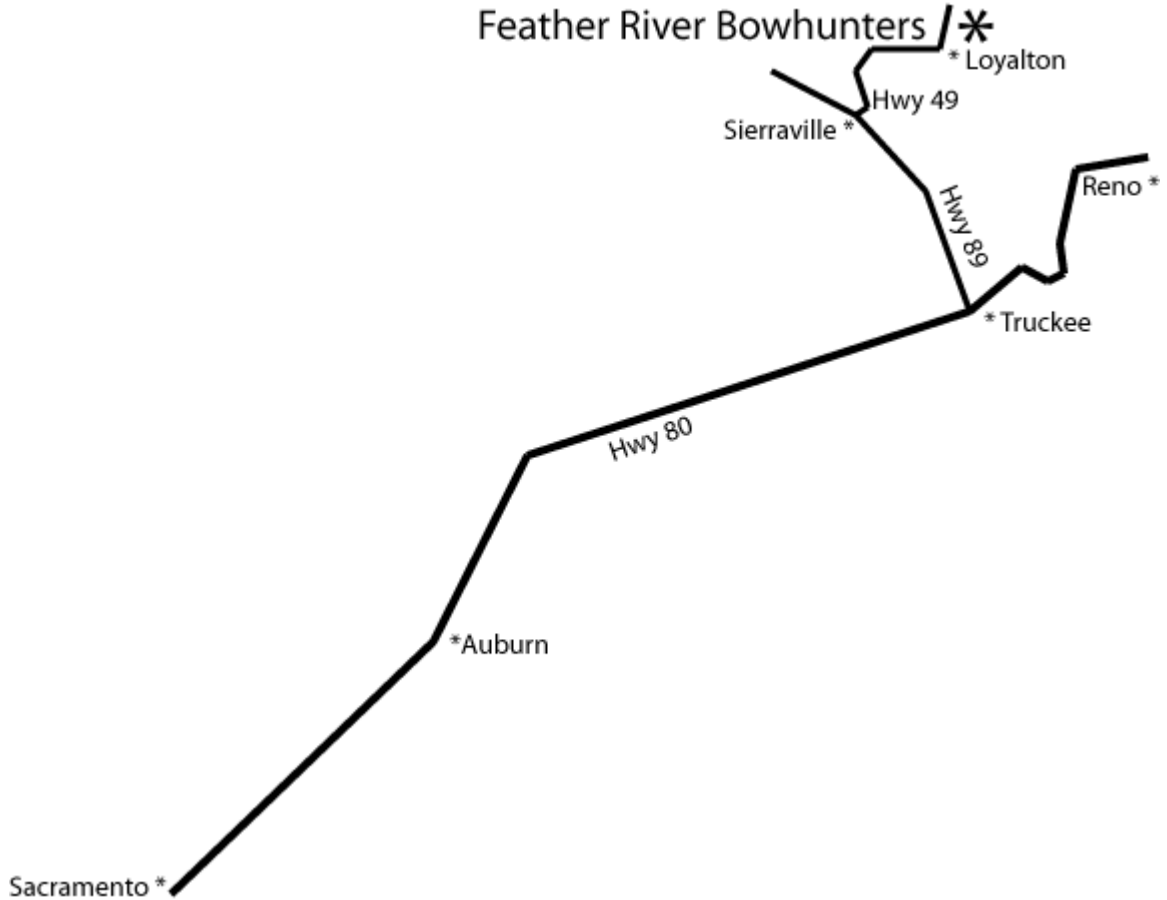

Feather River Bowhunters
PO Box 1080
Loyalton, Ca. 96118
916-993-0648

DIRCTIONS: Take Hwy 89 north from Truckee to Sierraville, then take Hwy 49 east thru Loyalton. Approximately 1/2 mile past Loyalton, turn right (south) on Smithneck Rd. Proceed 4.3 miles on Smithneck to the range, which is on the right by the Rotary Picnic Grounds.

NOTE: Map not to scale