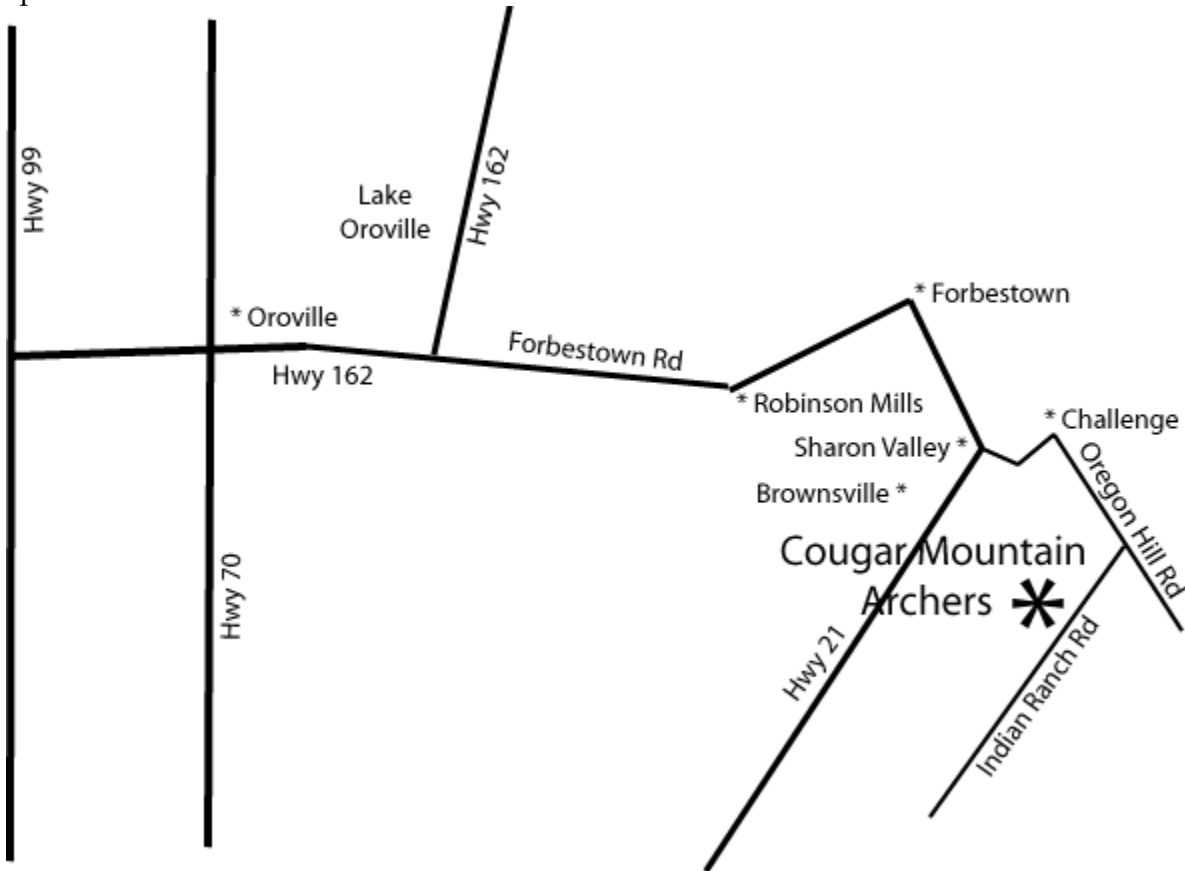

Cougar Mountain Archers  
Brownsville, Ca.  
PO Box 611  
Brownsville, Ca. 95919  
530-891-0316 or 530-896-4256

<http://www.cougarmountainarchers.com/>

Range is located off Indian Ranch Rd.

NOTE: Map not to scale

NOTE: Map not to scale

Feather River Bowhunters  
PO Box 1080  
Loyalton, Ca. 96118  
916-993-0648

DIRCTIONS: Take Hwy 89 north from Truckee to Sierraville, then take Hwy 49 east thru Loyalton. Approximately 1/2 mile past Loyalton, turn right (south) on Smithneck Rd. Proceed 4.3 miles on Smithneck to the range, which is on the right by the Rotary Picnic Grounds.

E-mail: [president@yolobowmen.com](mailto:president@yolobowmen.com)

Range is located off Hwy 80 on Mace Blvd. Take Mace Blvd South for 4 miles.  
Range is on left , opposite Tremont Rd.

NOTE: Map not to scale