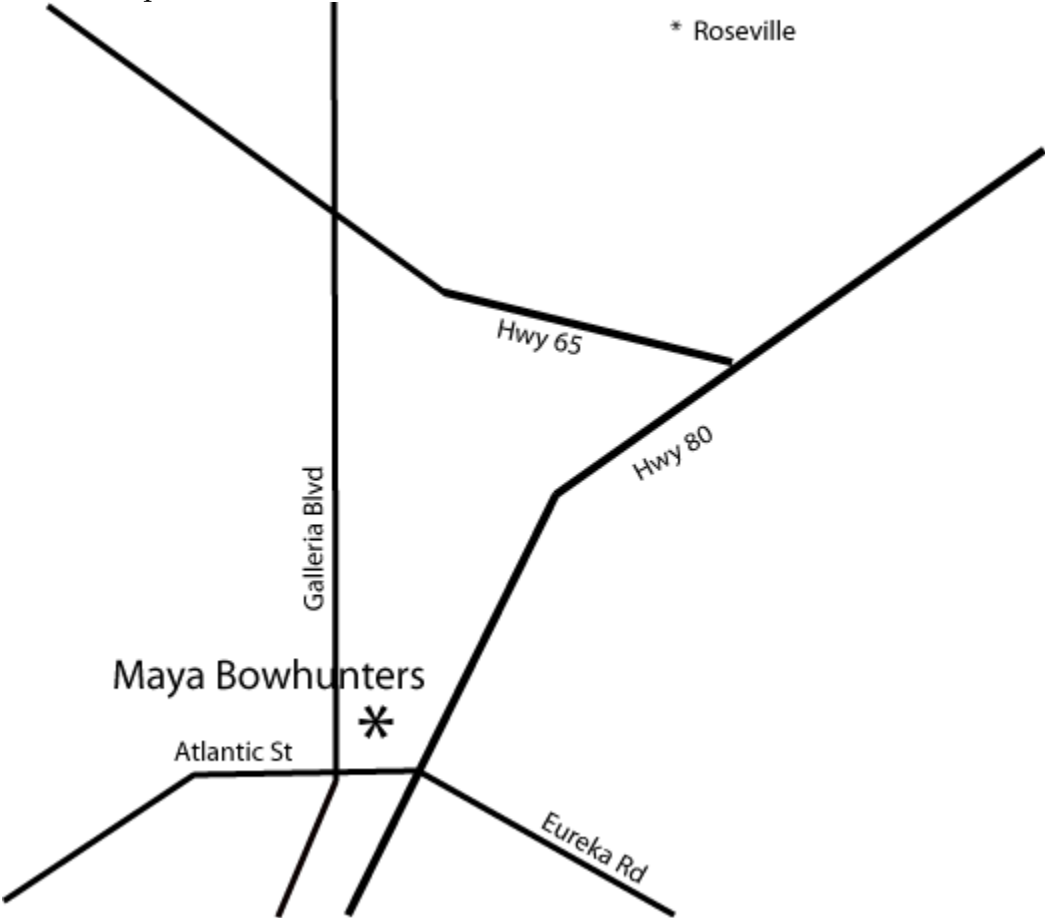

Maya Archers
PO Box 1072
Roseville, Ca. 95678-1072
916-784-3395
E-mail: dnb5@comcast.net
Web site: <http://www.mayaarchers.com>

Range is located off Hwy 80 (Atlantic Ave exit) off of Berry St.

NOTE: Map not to scale