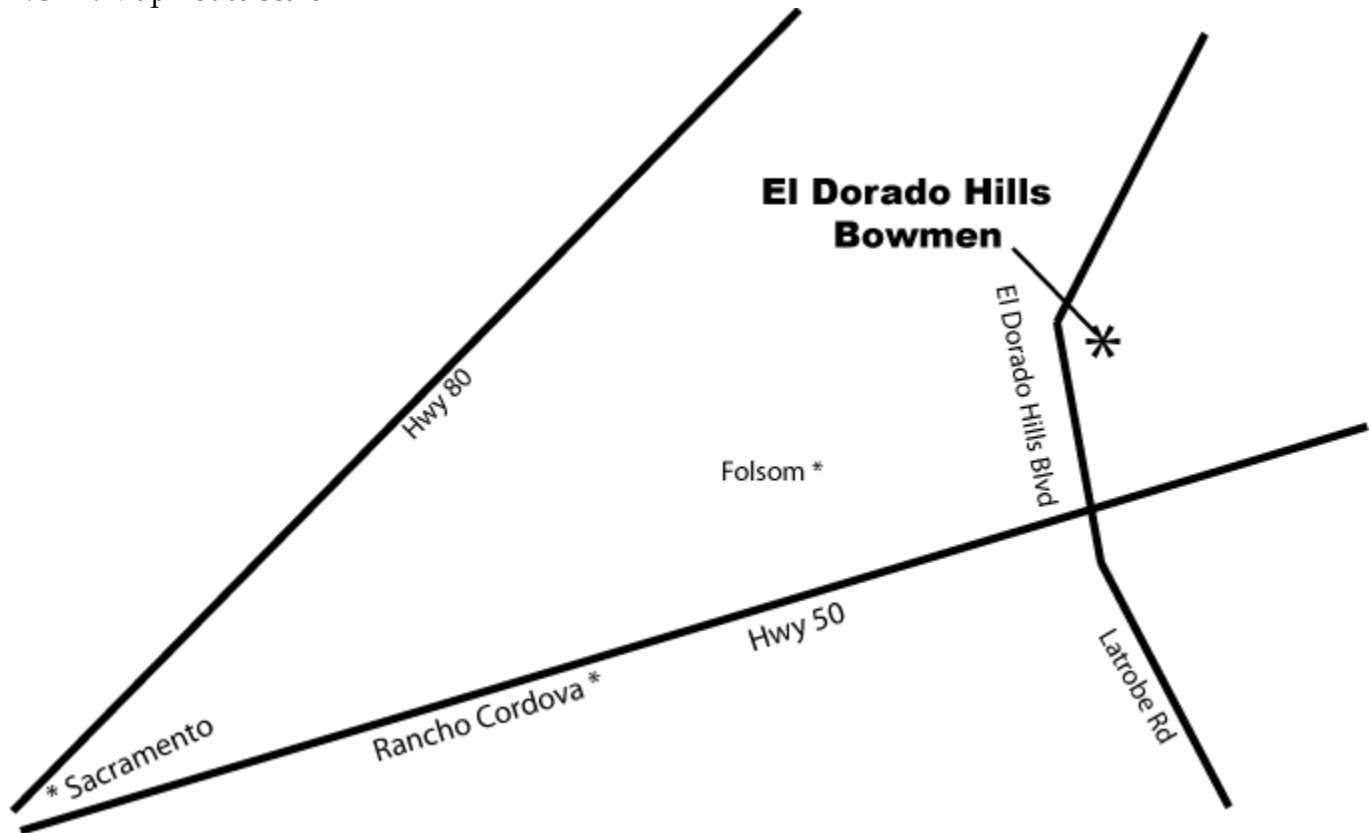

Cougar Mountain Archers  
Brownsville, Ca.  
PO Box 611  
Brownsville, Ca. 95919  
530-891-0316 or 530-896-4256

<http://www.cougarmountainarchers.com/>

Range is located off Indian Ranch Rd.

NOTE: Map not to scale

NOTE: Map not to scale

Feather River Bowhunters  
PO Box 1080  
Loyalton, Ca. 96118  
916-993-0648

DIRCTIONS: Take Hwy 89 north from Truckee to Sierraville, then take Hwy 49 east thru Loyalton. Approximately 1/2 mile past Loyalton, turn right (south) on Smithneck Rd. Proceed 4.3 miles on Smithneck to the range, which is on the right by the Rotary Picnic Grounds.

E-mail: [president@yolobowmen.com](mailto:president@yolobowmen.com)

Range is located off Hwy 80 on Mace Blvd. Take Mace Blvd South for 4 miles.  
Range is on left , opposite Tremont Rd.

NOTE: Map not to scale