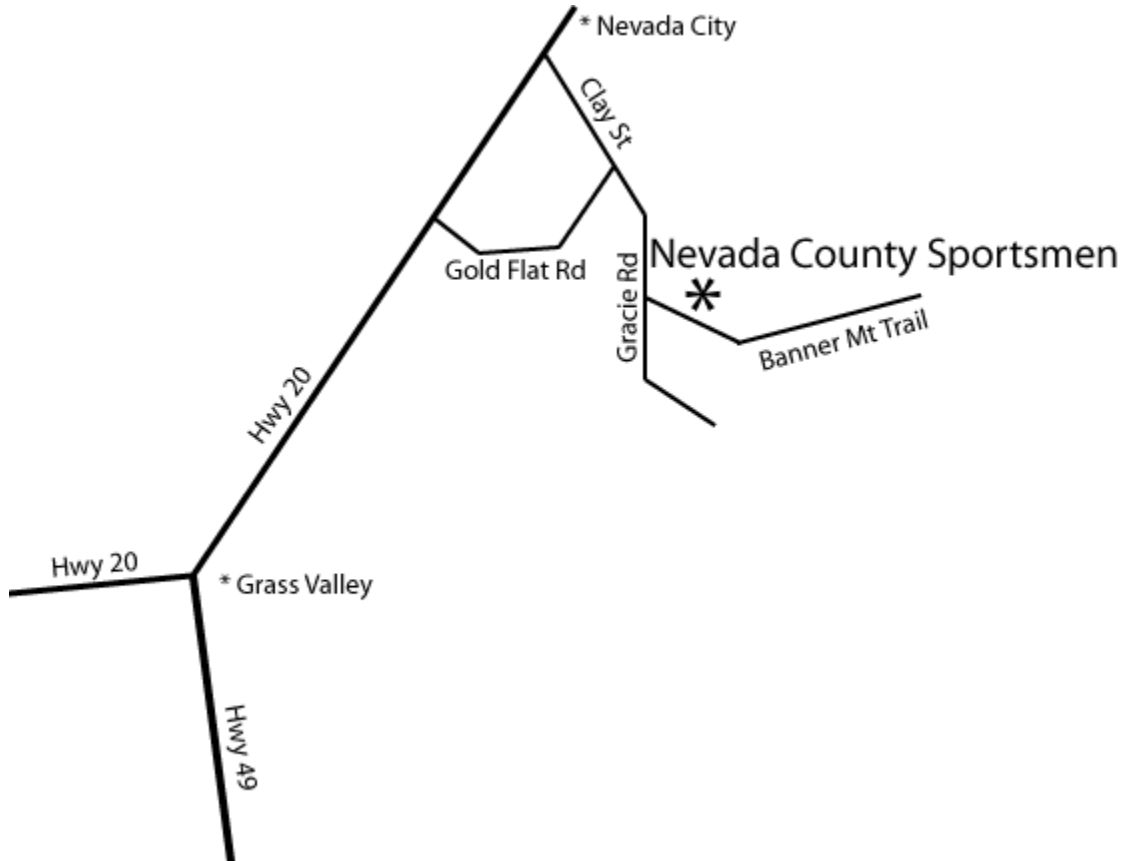

NOTE: Map not to scale

Feather River Bowhunters  
PO Box 1080  
Loyalton, Ca. 96118  
916-993-0648

DIRCTIONS: Take Hwy 89 north from Truckee to Sierraville, then take Hwy 49 east thru Loyalton. Approximately 1/2 mile past Loyalton, turn right (south) on Smithneck Rd. Proceed 4.3 miles on Smithneck to the range, which is on the right by the Rotary Picnic Grounds.

NOTE: Map not to scale

Nevada County Sportsmen  
Nevada City, Ca.  
11296 Banner Mountain Trail  
Nevada City, Ca. 95959  
530-265 5131

For any correspondence please contact: [we2archers@sbcglobal.net](mailto:we2archers@sbcglobal.net)  
[www.nevadacountysportsmenclub.com](http://www.nevadacountysportsmenclub.com)

Range is located off Hwy 20 - take Gold Flat Rd. to Gracie Rd. to Banner Mtn. Trail  
to the range.

NOTE: Map not to scale

West Valley Bowhunters  
Orland, Ca.  
PO Box 948  
Orland, Ca. 95963-0948  
916-865-4264

E-mail: [president@yolobowmen.com](mailto:president@yolobowmen.com)

Range is located off Hwy 80 on Mace Blvd. Take Mace Blvd South for 4 miles.  
Range is on left , opposite Tremont Rd.

NOTE: Map not to scale