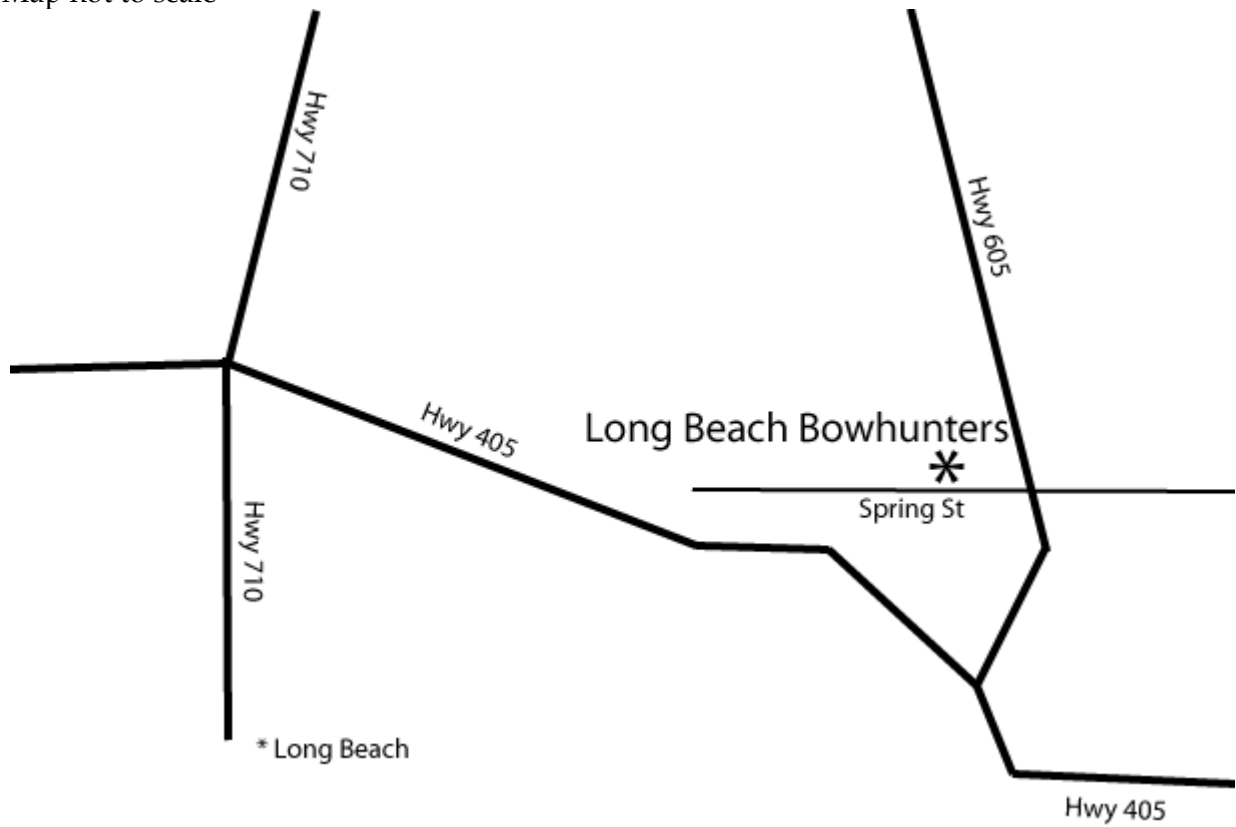

Long Beach Bowhunters  
8791 Swordfish Ave.  
Fountain Valley, California 92708  
Phone: 310-691-1642

Range is located at El Dorado Park in Long Beach

NOTE: Map not to scale

Oranco Bowmen  
17504 Pomona Rincon Rd.  
Chino, Ca.  
951-684-9192  
Web site: <http://www.oranco.org>  
email: [oranco@oranco.org](mailto:oranco@oranco.org)

Range is located off Euclid St in Prado Park

Take the Riverside Freeway to the 71 Expressway and exit at Euclid Av. Our gate is at the first street on the left, Pomona-Rincon Rd.,

From the Pomona Freeway, exit at Euclid Av. and go south about 7 miles to Pomona-Rincon Rd. Our gate is on the right side of Euclid St., just before the 71 Expressway.

From the LA area, take the 60 Freeway or I-10 Freeway to the 71 Expressway, and go south to Euclid St. Exit at Euclid St., turn left, over the expressway, and we're on the left side, at Pomona-Rincon Rd.

NOTE: Map not to scale